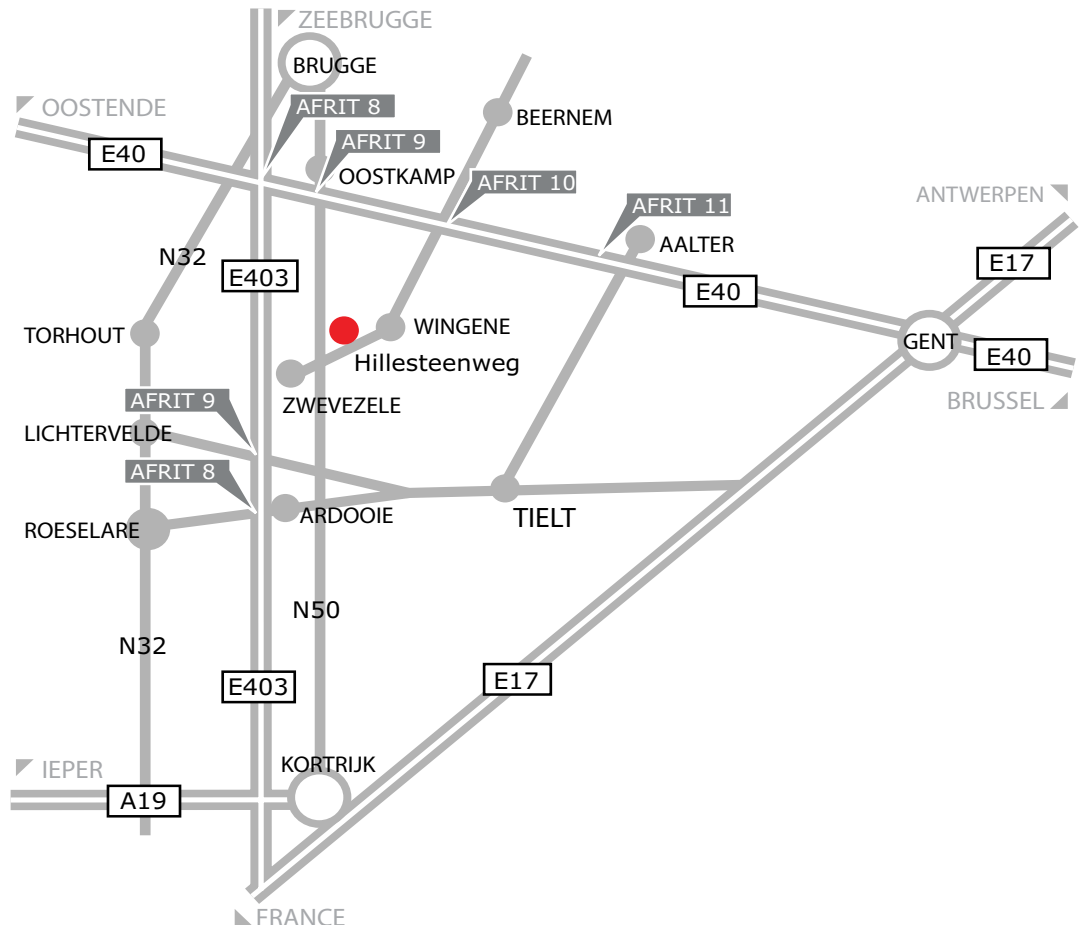

Location

Belgium is located in Western-Europe, between France and Germany, with Brussels-Zaventem as the principal airport. Our company, in the village Zwevezele, is situated in the Western side of the country, at about 20 km away from Bruges and 100 km from Brussels (the capital of Belgium). Degroote Trucks & Trailers is just 10 km from the E40 motorway and therefore easily reachable by car. For customers who will come by plain or Eurostar, take the train to Bruges railway station. There one of our teammembers will come and pick you up.

Office hours

Monday till Friday: from 8am till 6pm
Saturday: from 9am till 12am

Travel plan

From BRUSSELS (BRUSSEL) / ANTWERP (ANTWERPEN)

Follow the E40 motorway in GENT, direction BRUGES. Turn off the motorway at exit number 10, marked BEERNEM, and go to the right, direction WINGENE. Continue on the N370 for the next 8 km, right up to Renault-trucks. There you turn off right and head towards ZWEVEZELE. You will find Degroote Trucks & Trailers 4 km down the road, on your right hand side.

From KORTRIJK / RIJSEL (LILLE FRANCE)

Exit the E17 motorway and head on to the E403 motorway. On that E403 motorway, turn off at exit number 9 and follow direction PITTEM. After 5 km you will arrive at a roundabout, head to your left there and continue for another 5,5 km on the N50. After 5,5 km you will be facing a set of traffic lights, turn right there, towards WINGENE. At about 500 meters down the road, you will see Degroote Trucks & Trailers on your left hand side.

From BRUGES (BRUGGE) / ZEEBRUGGE

Coming down from the E403 motorway, turn off at exit number 11, RUDDERVOORDE. At the end of the exit, turn to the left and drive through RUDDERVOORDE until you arrive at the N50. At the N50 traffic lights, turn to the right. At about 6 km down the road, you will see the first set of traffic lights, there you turn left, towards WINGENE. Degroote Trucks & Trailers is 500 meters down the road on your left hand side.